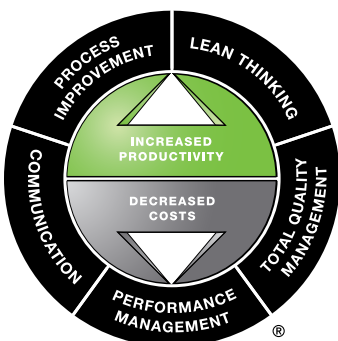

kellyocg.com

An Equal Opportunity Employer
© 2009 Kelly Services, Inc. U0010

KELLYOCG
OUTSOURCING & CONSULTING GROUP